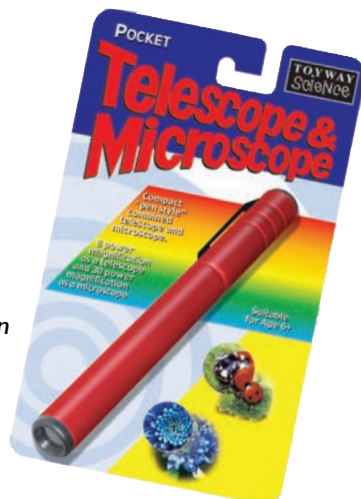

TOYWAY
Science

SCIENCE TOYS & GADGETS

Get young children excited about science with our fantastic range of Toyway Science educational gadgets and gizmos. Great gifts for curious minds!

MINI METAL DETECTOR

Junior hand-held detector - familiar to all air travellers! Ages 3+.

TW491209

FINGERBOILER PEN

Science at your fingertips!
Warm the glass between your fingers and watch the coloured liquid rise and bubble. Ages 3+.

TW526492 MOQ/12

LISTENER GLASSES

Cool-looking impact-resistant green lens glasses with a built-in microphone to listen to far away sounds. Ages 3+.

TW491298

HANDS FREE LISTENER

This mini listening device clips to the ear and lets you hear sounds up to ten metres away. Ages 3+.

TW491278

POCKET TELESCOPE & MICROSCOPE

Can be used as an 8-power telescope or a 30-magnification microscope. Full instructions provided. Ages 3+.

TW429402TC MOQ/12

LIGHTED POCKET DOODLER

Great travel toy! Draws and erases like magic. Battery included. Ages 3+.

TW491257