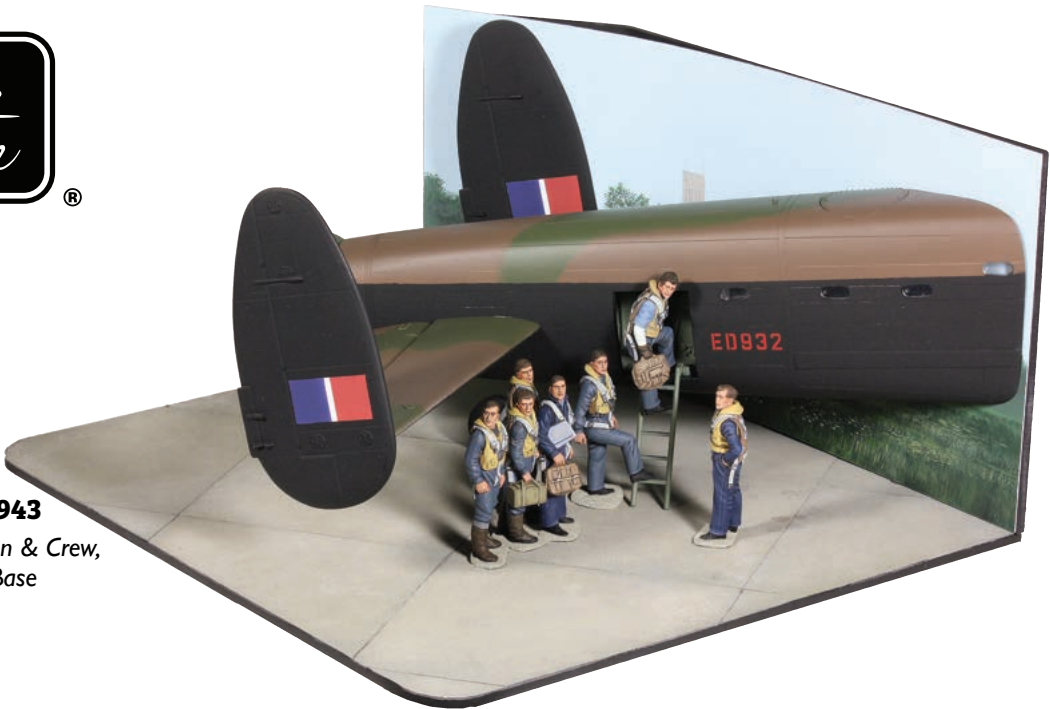

B17831

**WORLD WAR II BRITISH INFANTRY
48 PIECE COUNTER PACK**

Hand painted plastic figures on metal bases. Ages 3+.