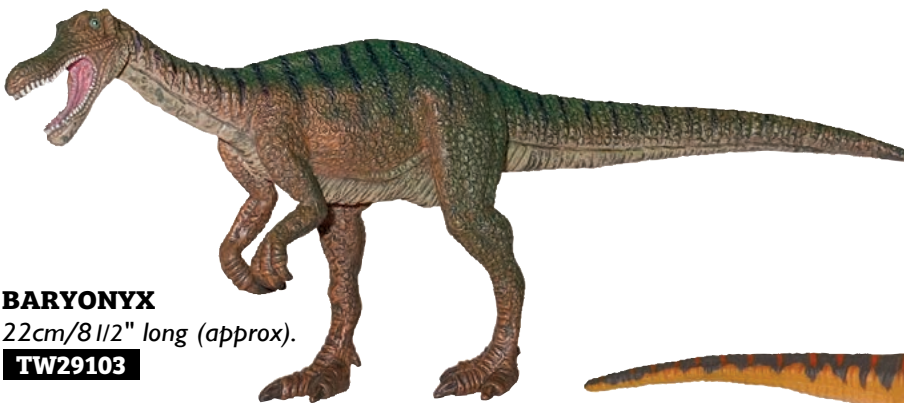

All models in this series are freestanding and made to 1:40 scale. Beautifully hand-finished, adding realistic detail Suitable for ages 3+.

**BARYONYX**  
22cm/8 1/2" long (approx).  
**TW29103**

**MEGALOSAURUS**  
16cm/6 1/4" long (approx).  
**TW29102**