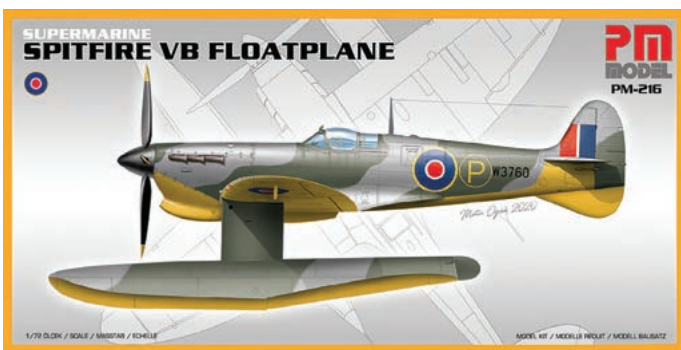

**SUPERMARINE SPITFIRE FLOATPLANE
PLASTIC MODEL KIT**

1:72 scale plastic model kit from PM Models, requires paint and glue.

PKPM216