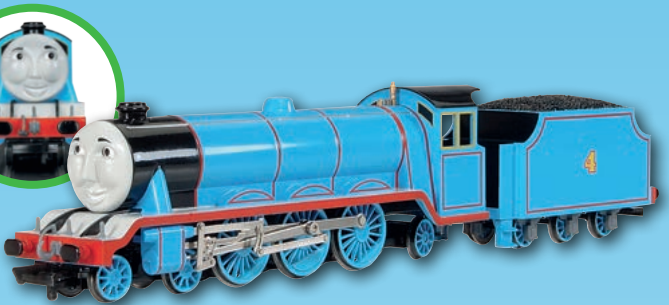

Gordon the Express Engine with moving eyes - 58744BE RRP £129.95