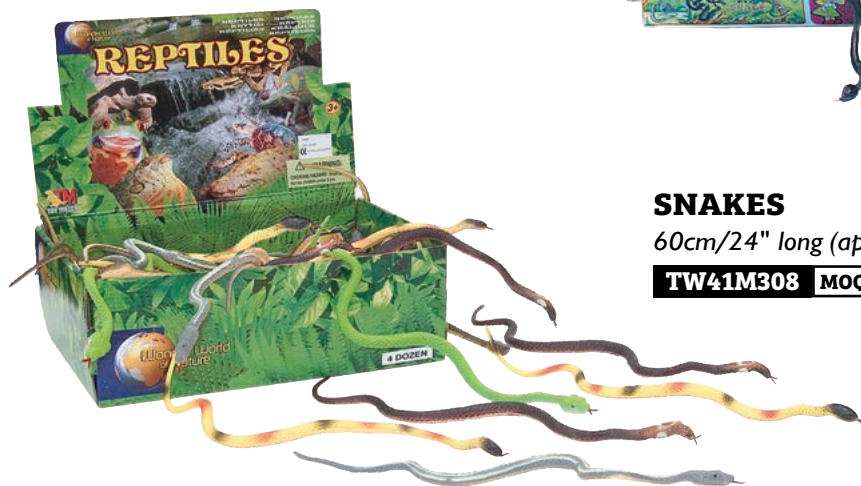

### SNAKE ASSORTMENT

38cm/15" long (approx). Ages 3+.

**TW443350** MOQ/24

### SNAKES

60cm/24" long (approx). Ages 3+.

**TW41M303** MOQ/60