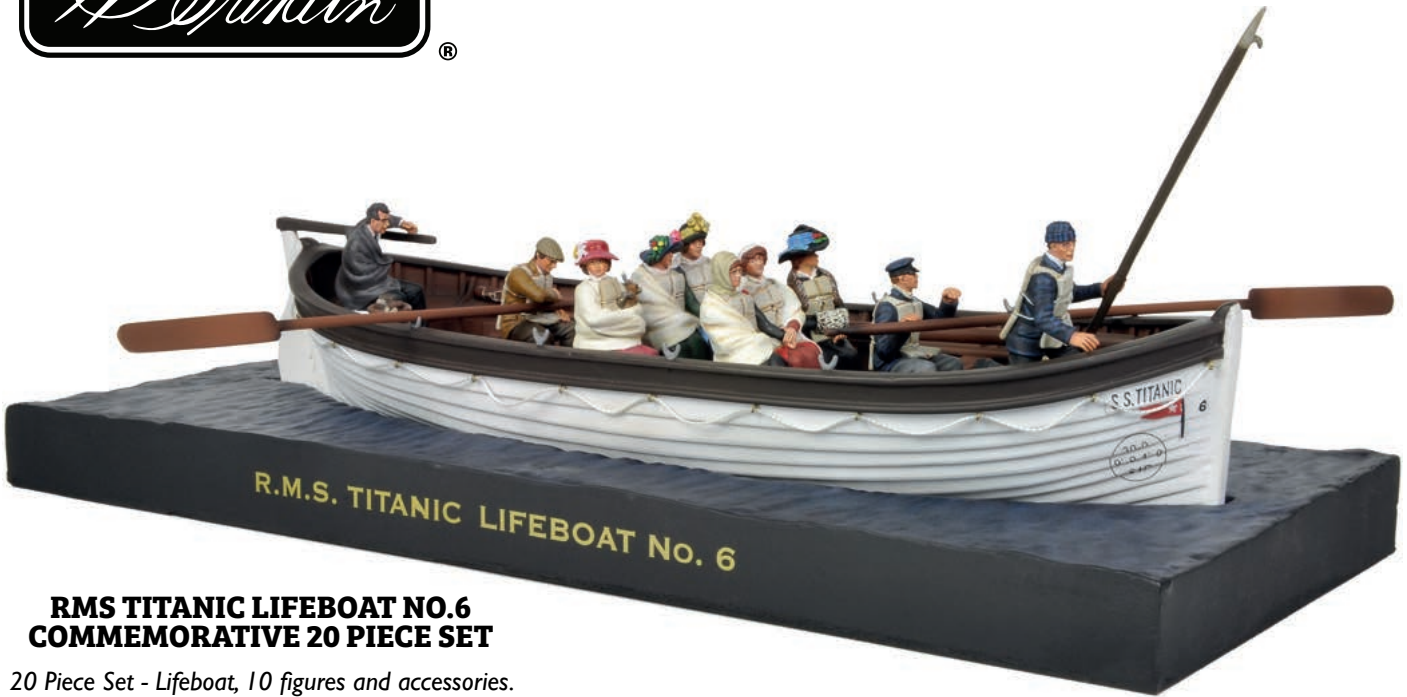

Hand painted plastic figures on metal bases. Ages 3+.

**B17852**

**KNIGHTS FOOT  
48 PIECE COUNTER PACK**

Hand painted plastic figures on metal bases. Ages 3+.

**RMS TITANIC LIFEBOAT NO.6  
COMMEMORATIVE 20 PIECE SET**

20 Piece Set - Lifeboat, 10 figures and accessories.  
Base measures 14"L x 6.25"W x 3.25"H.  
56/58mm hand painted die-cast figures  
and accessories from W. Britain

**B62001**

**RMS TITANIC LIFEBOAT NO.6  
12 PIECE SET**

12 Piece Set - Lifeboat and accessories.  
Boat measures 12"L x 4.25"W x 2.5"H.  
56/58mm hand painted die-cast  
accessories from W. Britain

**B62003**

ACADEMY

HOBBY MODEL KITS