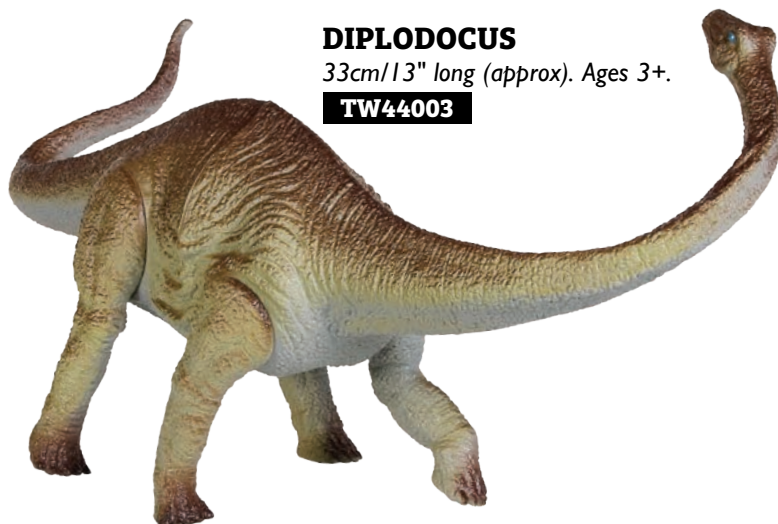

### DIMETRODON

36cm/14" long (approx). Ages 3+.

**TW44013**

## STEGOSAURUS

38cm/5" long (approx). Ages 3+.

**TW44004**

## DIPLODOCUS

33cm/13" long (approx). Ages 3+.

**TW44003**

## GIANT SKELETONS

Easy Push Fit Assembly. Poseable head and jaw.  
Comes in a storage jar with handle.  
Length: 45cm each (approx). Ages 3+.

**GIANT TYRANNOSAURUS SKELETON**

**TW49701**

**GIANT STEGOSAURUS SKELETON**